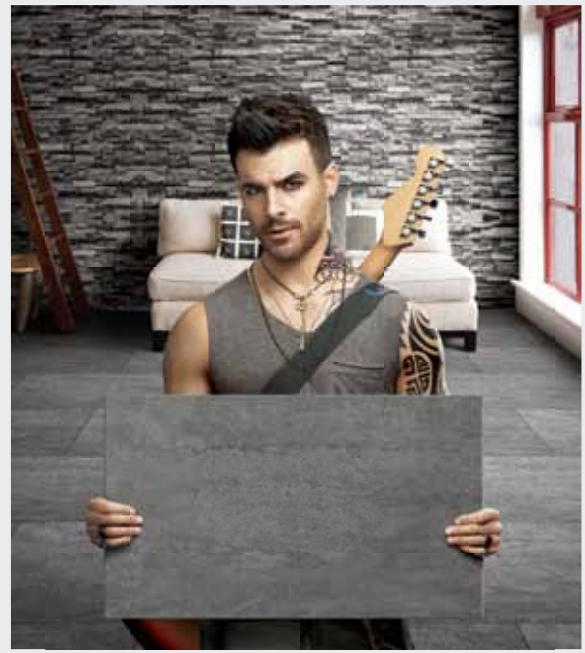

Title shown: Opulence Bianco, 800x800mm

*for the CLASSY*

Title shown: Myra Dark, 600x600

*for the MESSY*

Title shown: Floor - Strio Hector Wood Natural, 196x1200mm

Title shown: Wall - Strio Trend Wood, 196x1200mm

*for the ARTY*

Title shown: Wall - Fornodo Grey Dark, 300x600mm

Title shown: Floor - Grande Adus Grey, 600x1200mm

*for the ROCKSTAR*

AAPKA *style*. SOMANY *style*.

A home is a reflection of the person living in it. That's why we have the widest range of floor and wall tiles, so you can find your unique match.