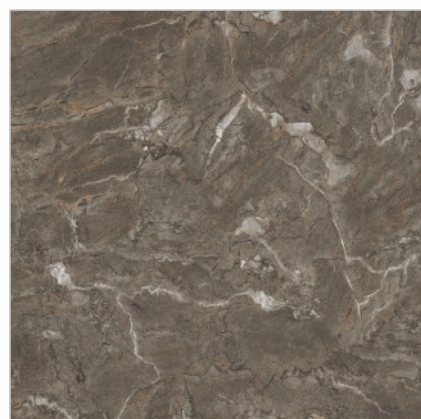

V4
MONTANO CREMA FP
Full Polish, 600x600mm