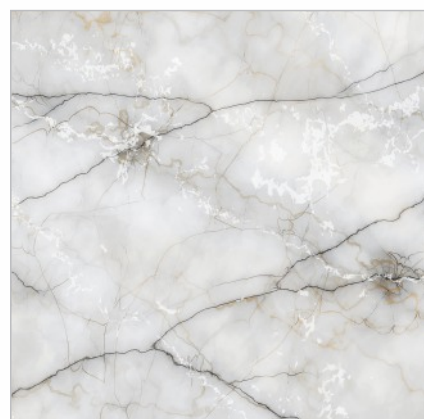

V3
BARAJAS MARRON DARK FP
Full Polish, 600x600mm