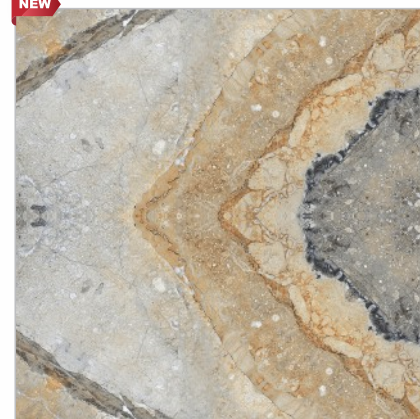

V1
CALCATUX WHITE MIRROR FP
Full Polish, 600x600mm

NEW

V1