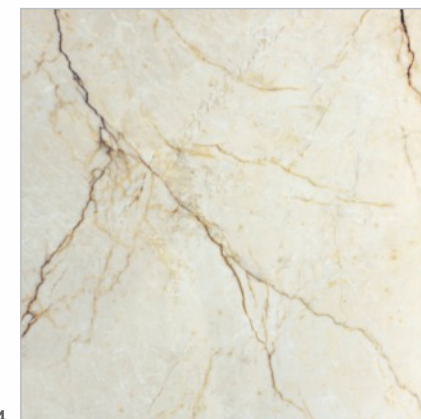

V4
MARINE RUSH AQUA FP
Full Polish, 600x600mm