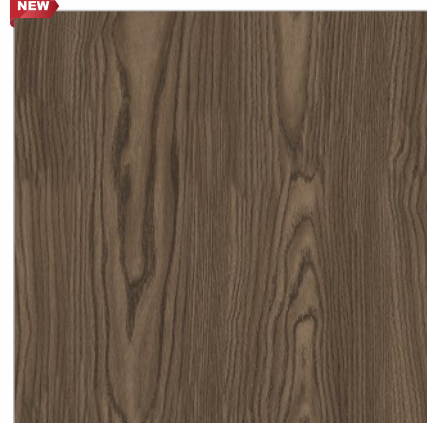

V4
CASIA WOOD TEAK
Matt, 600x600mm